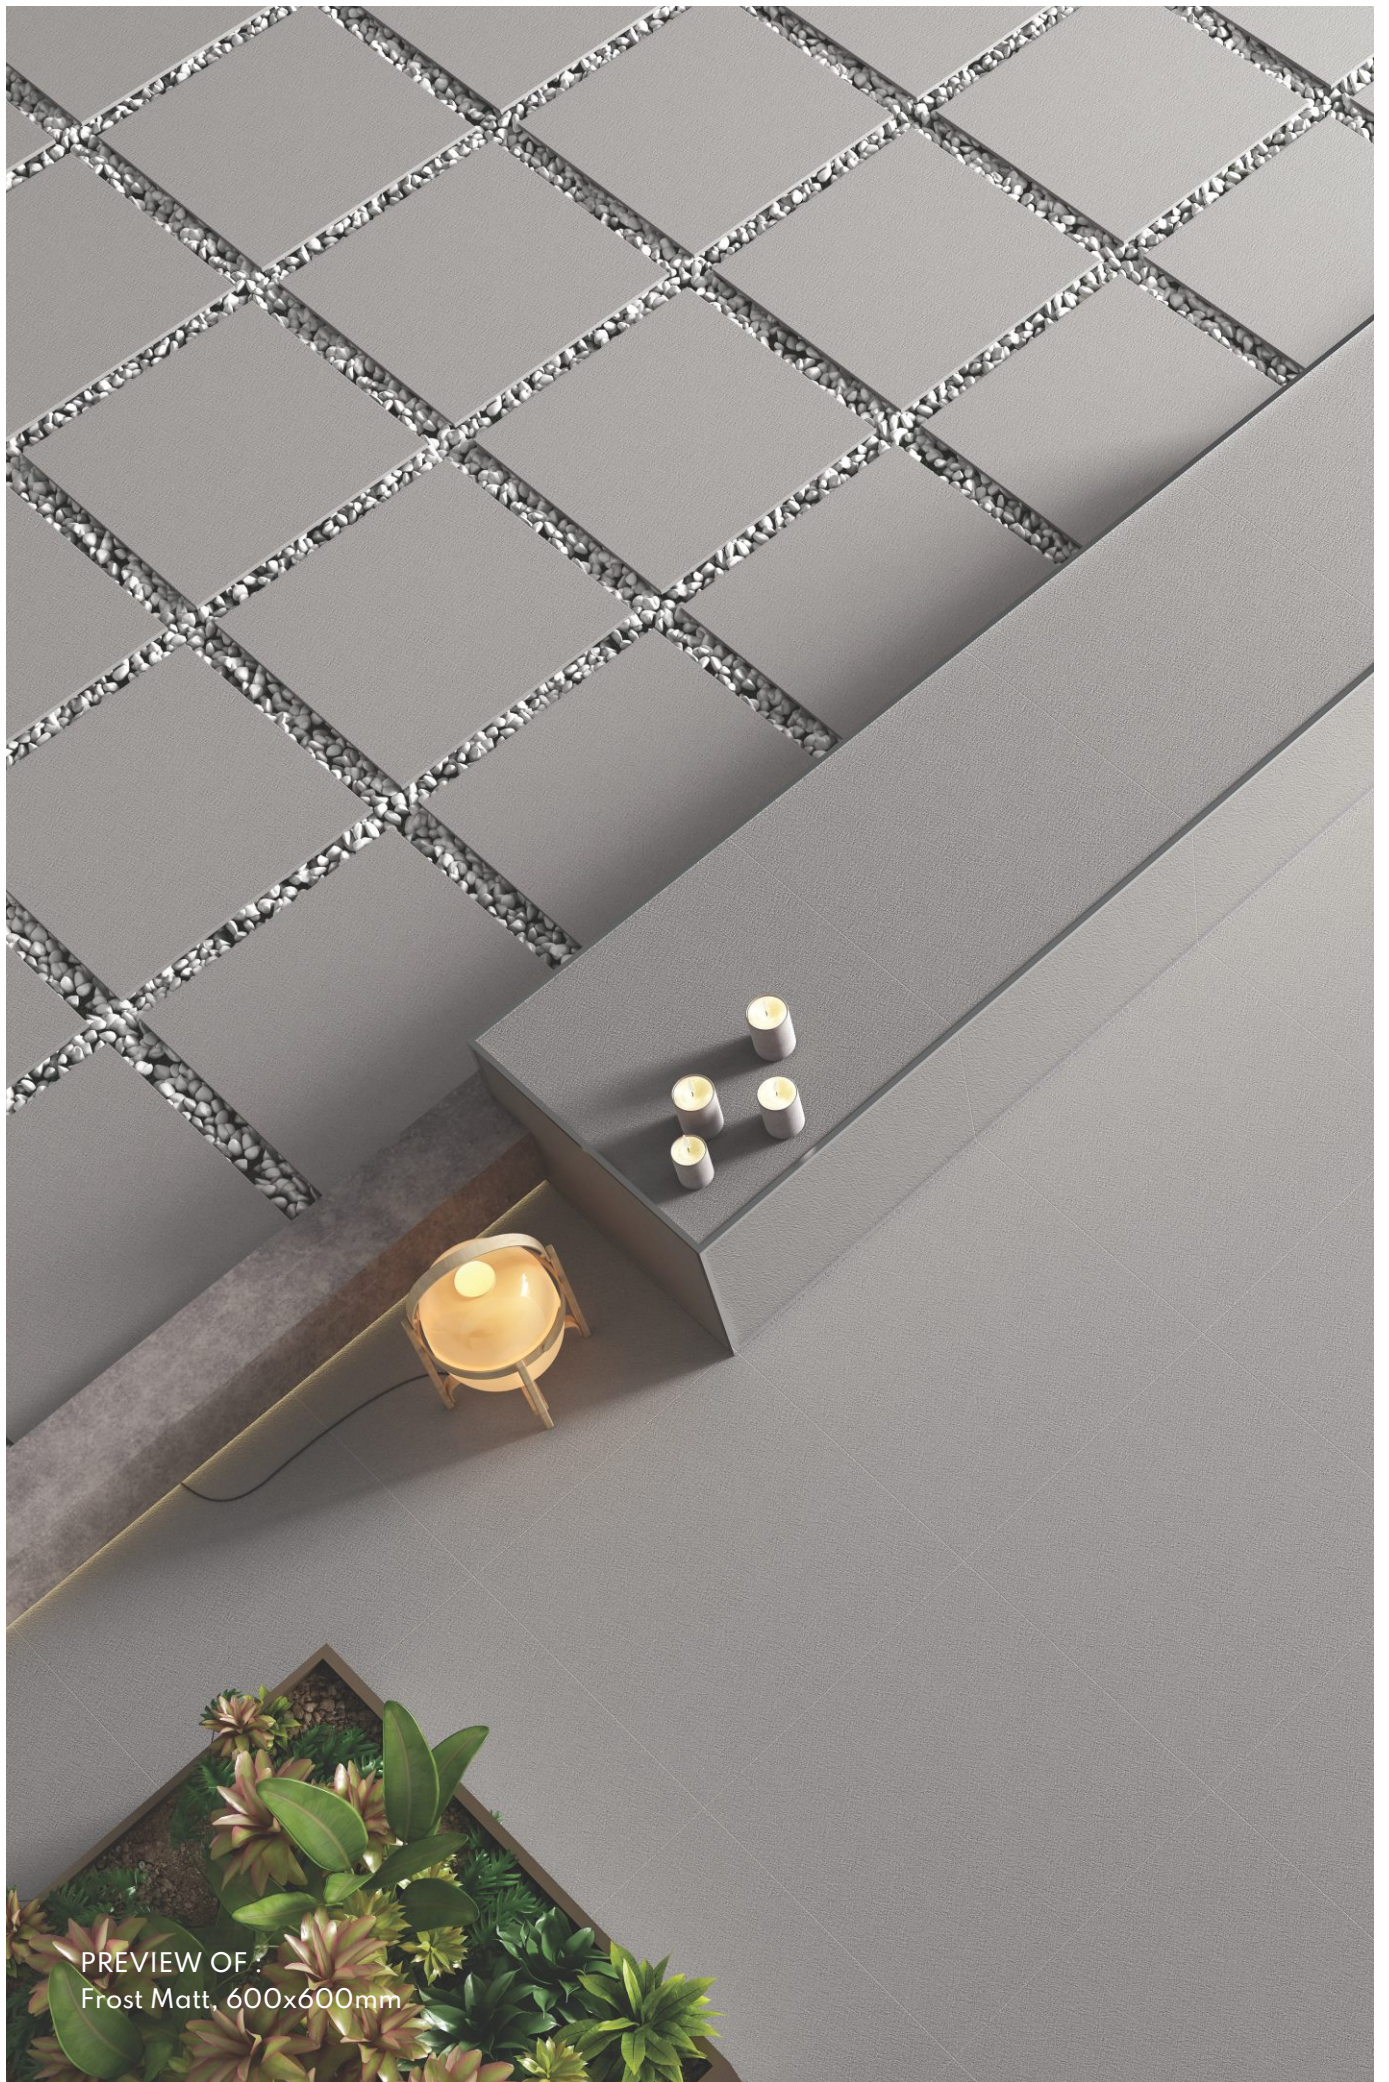

PREVIEW OF:
Frost Matt, 600x600mm