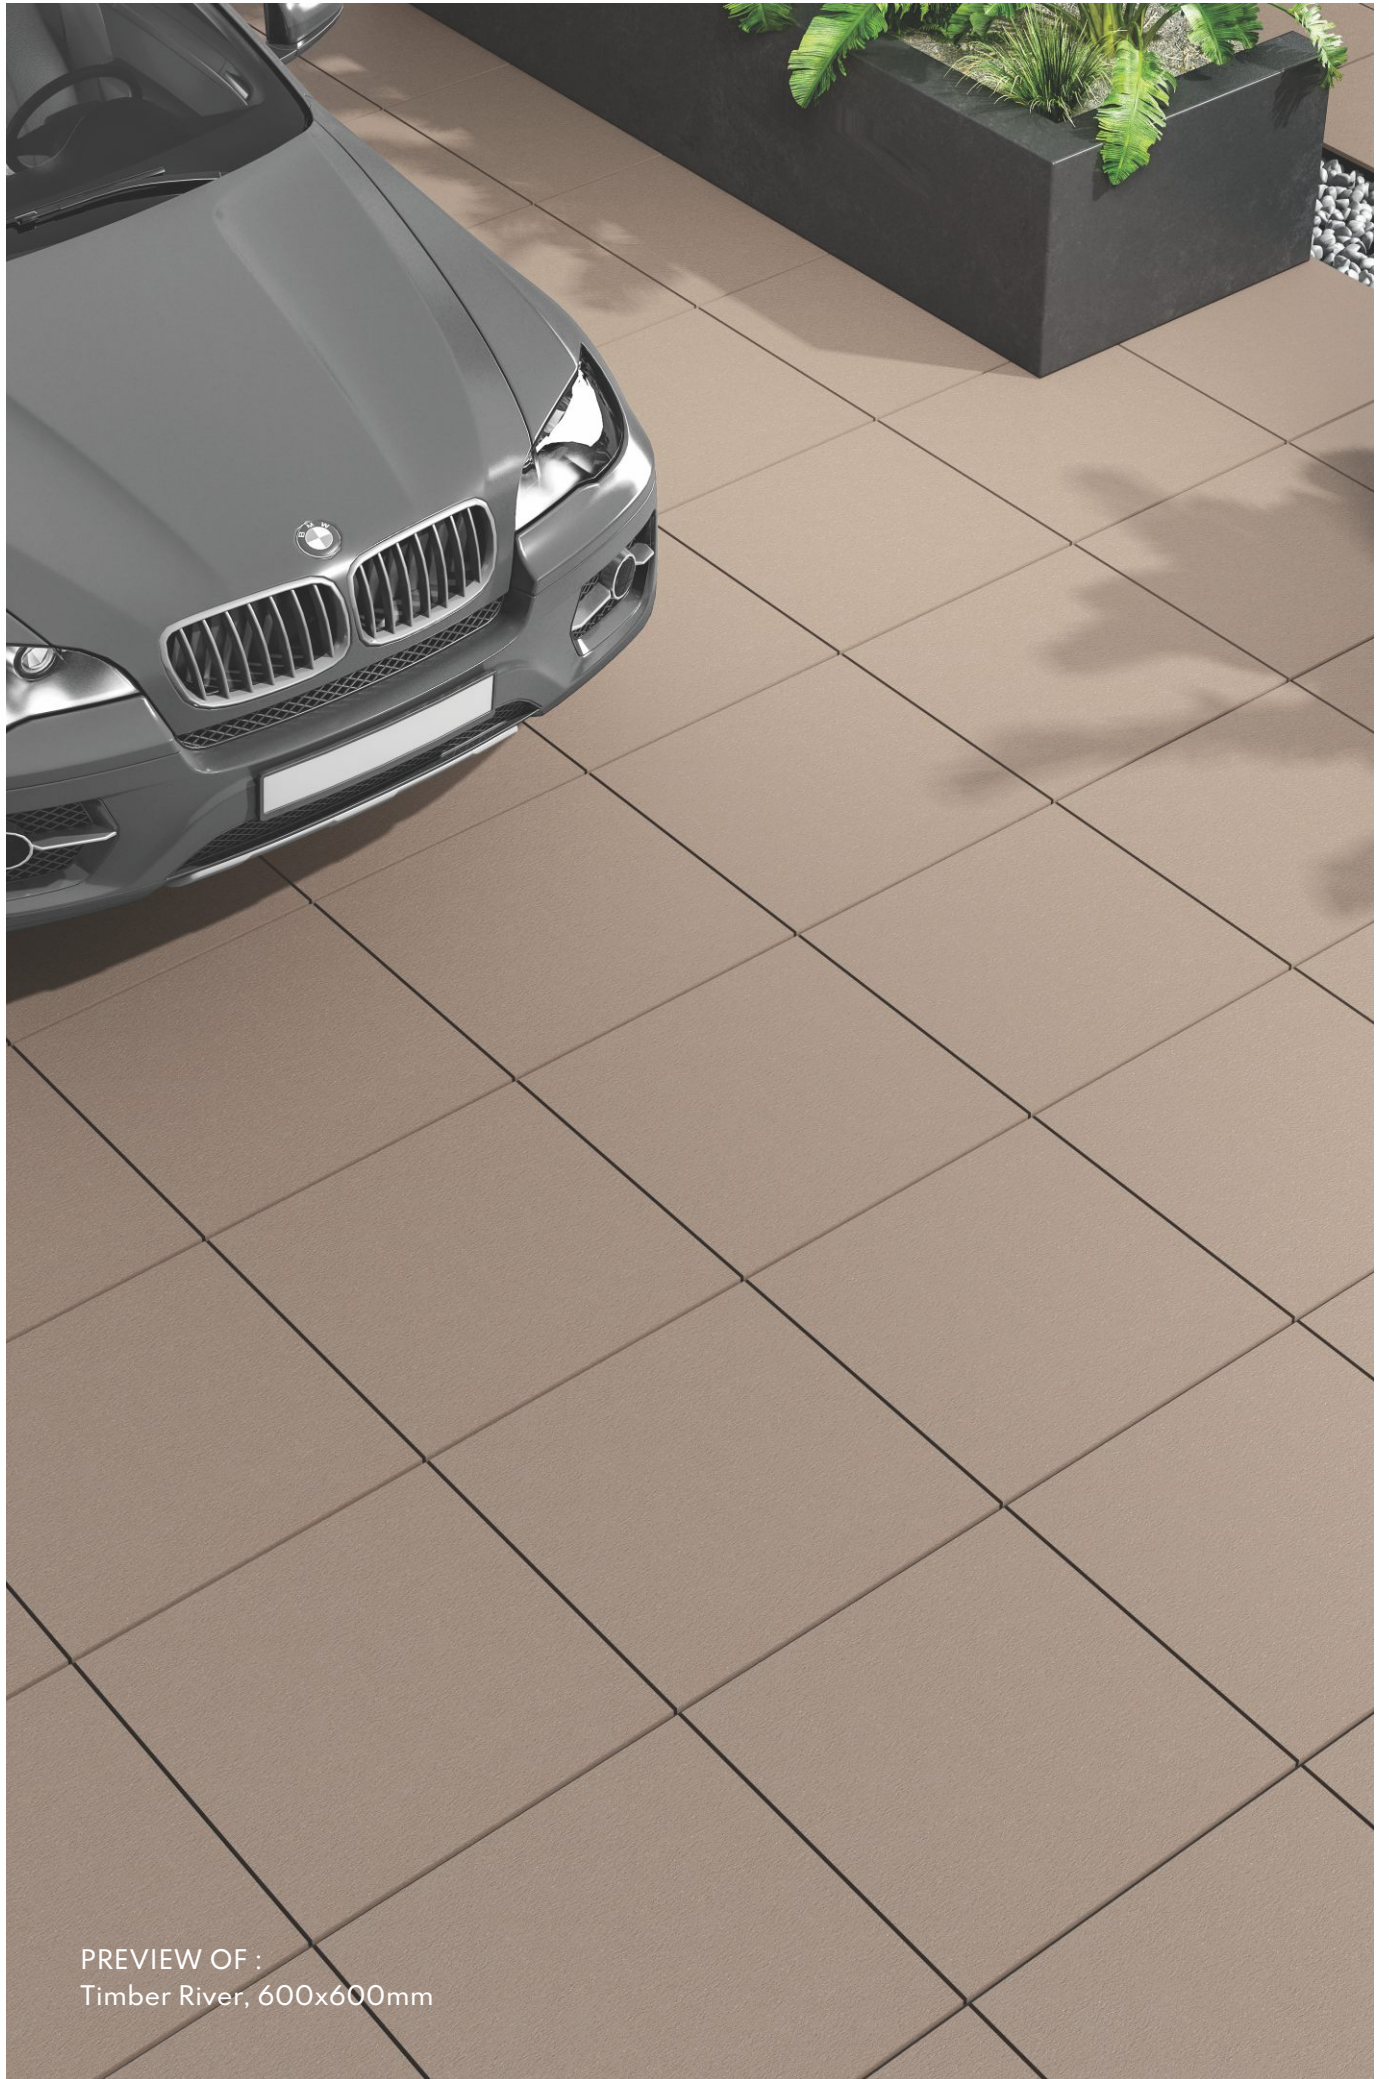

TIMBER RIVER

**600x
600mm**

-
**Matt Finish &
River Punch**

ZERO
MAINTENANCE

LOW WATER
ABSORPTION

IMPACT
RESISTANCE

HIGH
STRENGTH

PREVIEW OF :
Timber River, 600x600mm