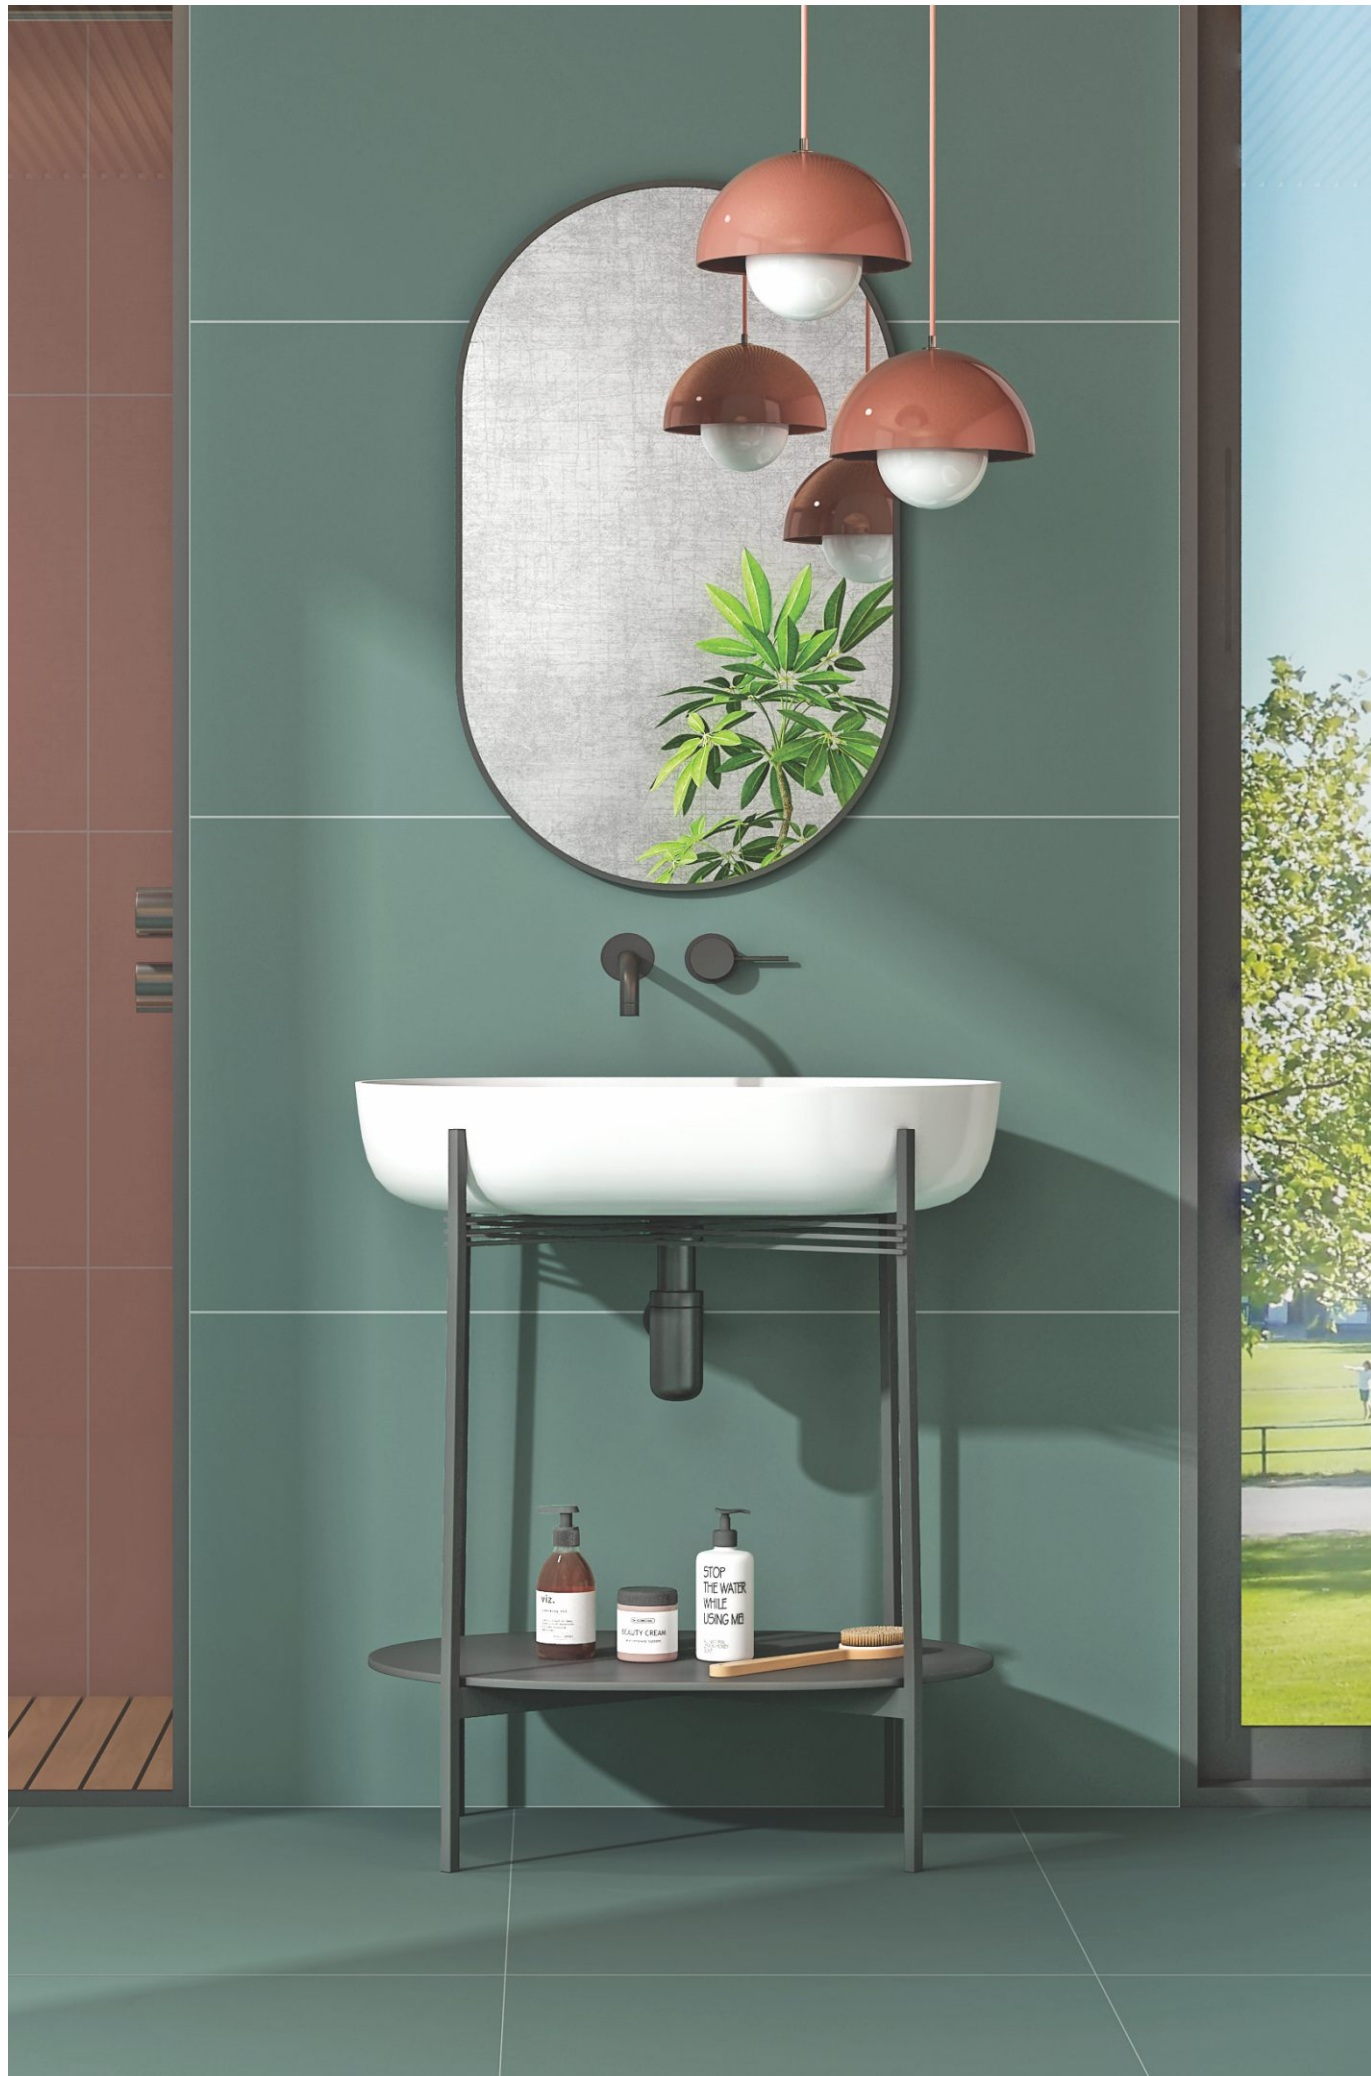

BRICK

ZERO
MAINTENANCE

LOW WATER
ABSORPTION

IMPACT
RESISTANCE

HIGH
STRENGTH

PREVIEW OF :
Leaf Matt, 600x1200mm

LEAF MATT

600x
1200mm
—
Matt Finish